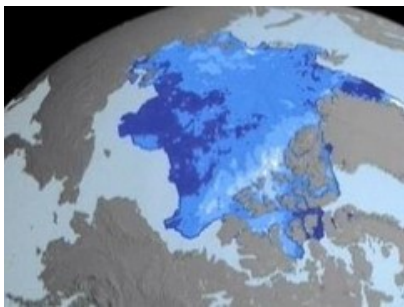

Polar Trackback Shows Ice Loss

Braving long walks across frigid Arctic terrain, a group of British explorers is gathering vital ground-based data about the extent of sea ice shrinkage.

Article link:

<http://www.tourism-review.com/polar-trackback-shows-ice-loss-news10076>